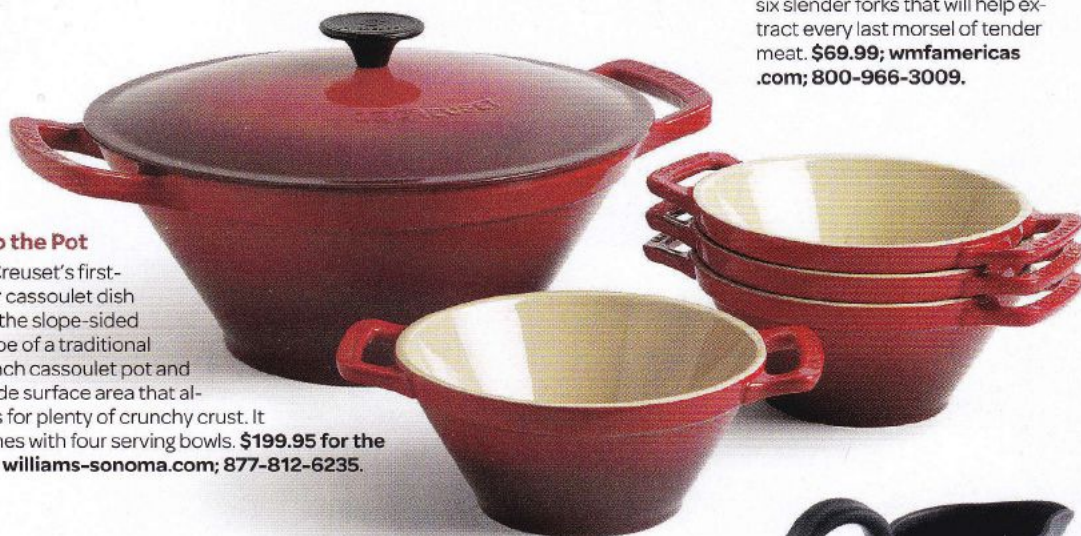

GO SHOPPING

Great Finds

Our latest buys for the kitchen and table. BY MELISSA DENCHAK

Antique Charm

Wedgwood's lovely Cuckoo plate, made of fine bone china and trimmed with burnished gold, is the perfect size for small sandwiches or canapés. Its whimsical bird and flower design is inspired by 19th-century patterns from the company's archives. **\$50; wedgwood.com; 877-900-9973.**

Fork It Over

This seven-piece lobster set from kitchenware company WMF comes with a lobster cracker and six slender forks that will help extract every last morsel of tender meat. **\$69.99; wmfamericas.com; 800-966-3009.**

In Good Spirit

For more than 600 years, aromatic bison grass has lent its sweet, herbal essence to Zubrowka, a Polish vodka distilled from rye. Today, Zu Vodka carries on this tradition with a spirit full of grassy undertones, notes of vanilla, and a hint of spice. Mix it with apple cider or drink it all on its own. **\$29.99; sussexwine.com; 212-867-5838.**

Into the Pot

Le Creuset's first-ever cassoulet dish has the slope-sided shape of a traditional French cassoulet pot and a wide surface area that allows for plenty of crunchy crust. It comes with four serving bowls. **\$199.95 for the set; williams-sonoma.com; 877-812-6235.**