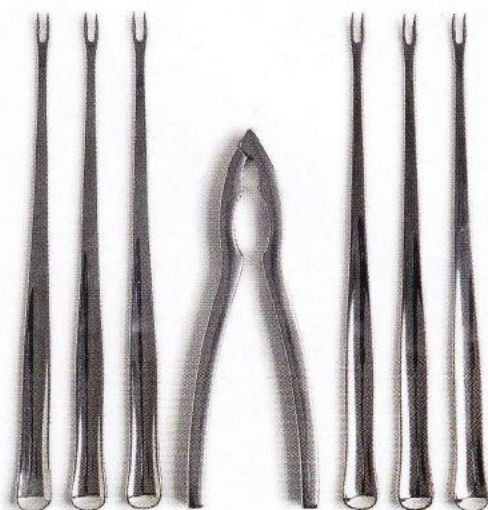

GO SHOPPING

Great Finds

Our latest buys for the kitchen and table. BY MELISSA DENCHAK

Antique Charm

Wedgwood's lovely Cuckoo plate, made of fine bone china and trimmed with burnished gold, is the perfect size for small sandwiches or canapés. Its whimsical bird and flower design is inspired by 19th-century patterns from the company's archives. **\$50; wedgwood.com; 877-900-9973.**

Fork It Over

This seven-piece lobster set from kitchenware company WMF comes with a lobster cracker and six slender forks that will help extract every last morsel of tender meat. **\$69.99; wmfamericas.com; 800-966-3009.**

In Good Spirit

For more than 600 years, aromatic bison grass has lent its sweet, herbal essence to Zubrowka, a Polish vodka distilled from rye. Today, Zu Vodka carries on this tradition with a spirit full of grassy undertones, notes of vanilla, and a hint of spice. Mix it with apple cider or drink it all on its own. **\$29.99; sussexwine.com; 212-867-5838.**

Into the Pot

Le Creuset's first-ever cassoulet dish has the slope-sided shape of a traditional French cassoulet pot and a wide surface area that allows for plenty of crunchy crust. It comes with four serving bowls. **\$199.95 for the set; williams-sonoma.com; 877-812-6235.**